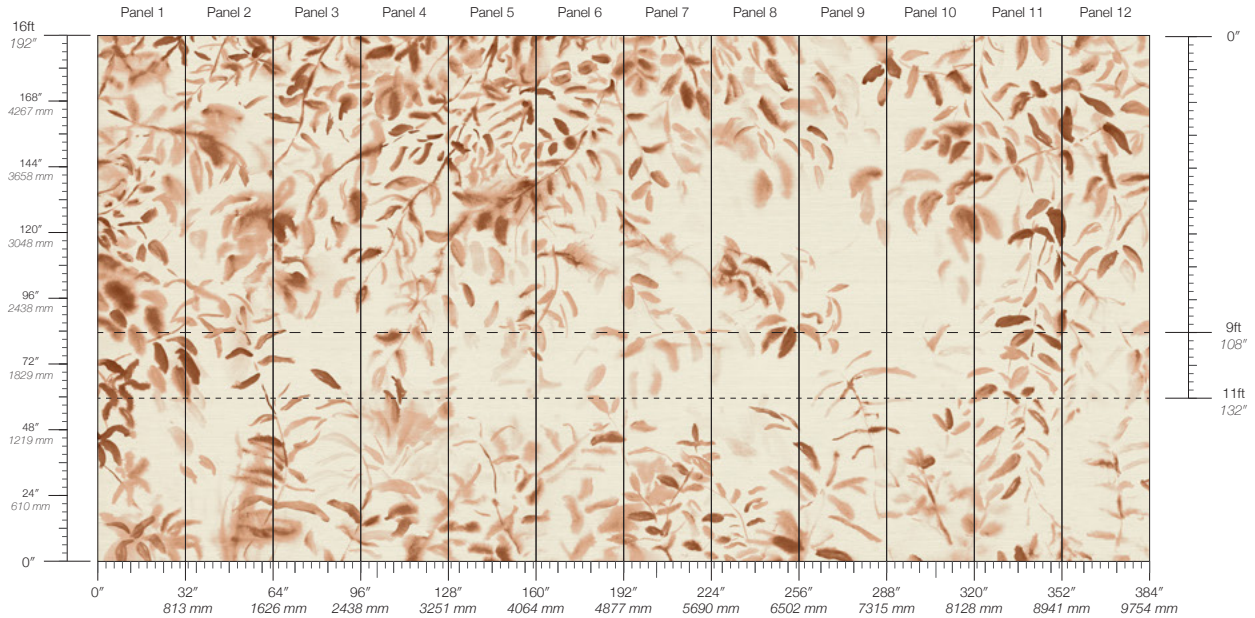

Calico

PRIMA

Tear Sheet

Prima reflects an early moment in botanical form — when light, shadow, and structure first takeshape.

BASIL

BLUR

FOCUS

HALCYON

MISTLINE

RAIN

RUSSET

Prima Russet

Suitable for residential and commercial projects

COLOR

Russet

REPEAT

Non-repeating

DETAILS

Custom options available

DISCLAIMER

Refer to our website to see the full mural artwork. Color and shade will vary by lot. Visible panel seam. Reference the physical sample for color and texture. Panel maps represent mural artwork only.

LEAD TIME

4 weeks to print

ENVIRONMENTAL

PVC Free

PANEL WIDTH

32" / 813 mm trimmed

MINIMUM

1 panel